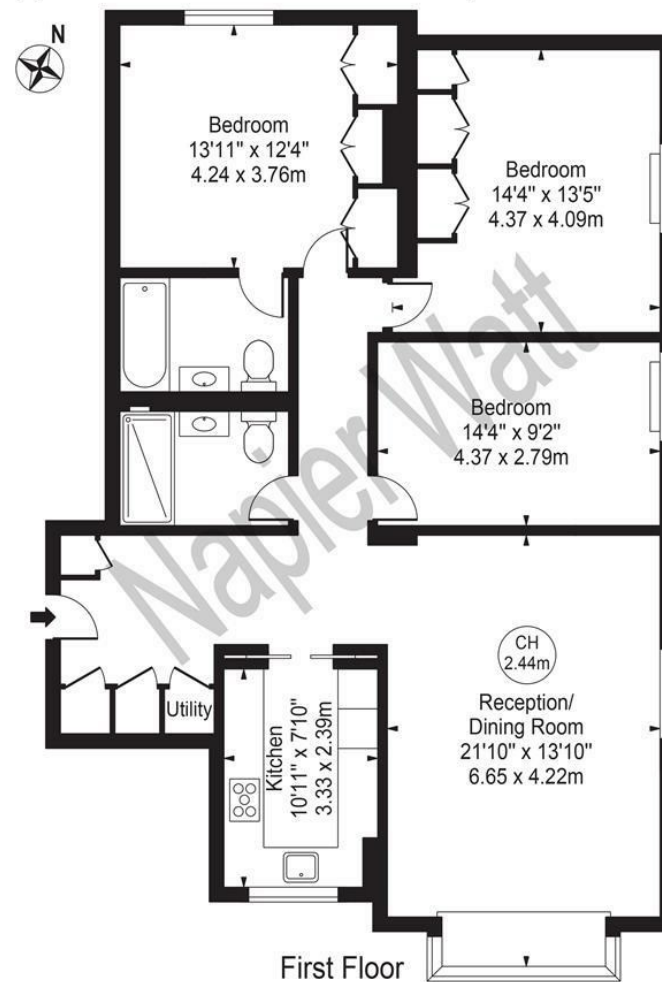

Greville House

Approx. Gross Internal Area 1199 Sq Ft - 111.39 Sq M

For Illustration Purposes Only - Not To Scale

IMPORTANT: We would inform prospective purchasers that these sales particulars have been prepared as a general guide only. A detailed survey has not been carried out, nor the services, appliances and fittings tested. Room sizes should not be relied upon for furnishing purposes and are approximate. If floor plans are included, they are for guidance only and illustration purposes only and may not be to scale. If there are any important matters likely to affect your decision to buy, please contact us before viewing the property.